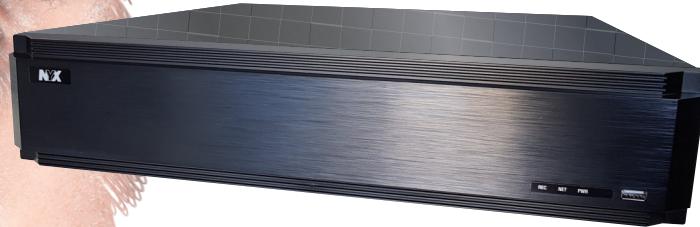

Features

32ch 4K PoE NVR supporting Facial and License Plate recognition. Internal searchable 10000 entry database - no external server or software required.

6ch fast face recognition with AI Cameras
2ch face recognition with non AI
2 x HDMI ports
2 x Gb Ethernet ports

The system is highly customisable to meet your needs.

16 PoE Plug & Play IP Camera ports for easy connectivity, simultaneous 16ch playback, and 4K high definition display output.

Easy to use, intuitive user interface with time saving analytical search functions.