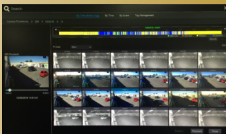

Time-Slice Search

The fastest method of finding video footage. Simply click on any thumbnail image to start instant playback. Find what you're looking for in seconds - not hours!