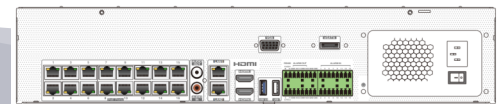

NYX

NYX IP-X32P IQ2

Features

32ch 4K PoE NVR supporting Facial and License Plate recognition. Internal searchable 10000 entry database - no external server or software required.

6ch fast face recognition with AI Cameras
2ch face recognition with non AI
2 x HDMI ports
2 x Gb Ethernet ports

The system is highly customisable to meet your needs.

16 PoE Plug & Play IP Camera ports for easy connectivity, simultaneous 16ch playback, and 4K high definition display output.

Easy to use, intuitive user interface with time saving analytical search functions.

4K
ULTRA HD

Specifications